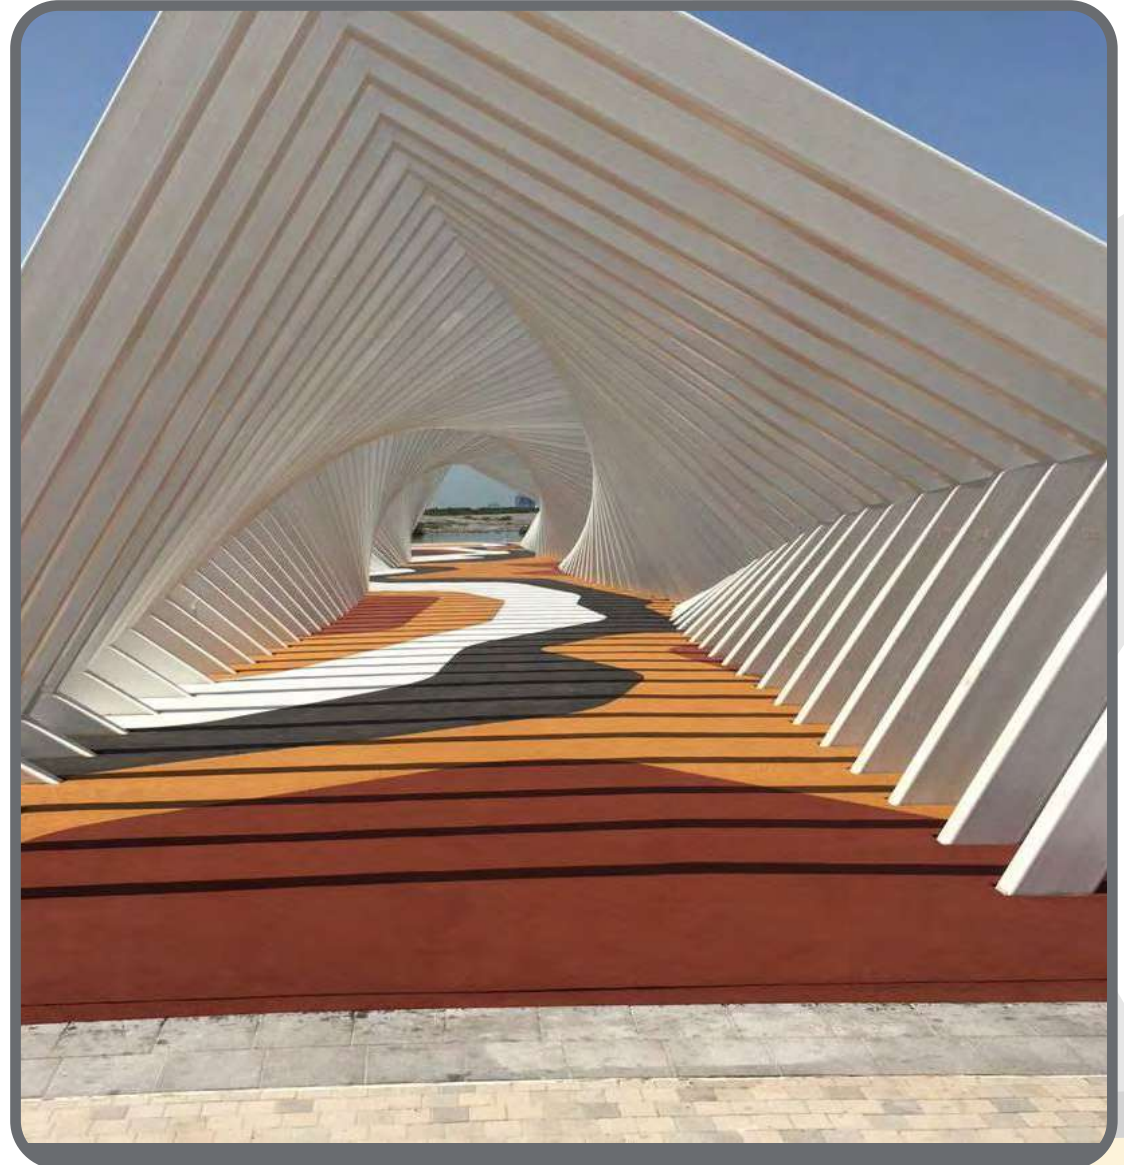

Fencing

Resin Bound / Stone Carpet

- Ideal for walking or cycle tracks
- Water-permeable solution for house or gardens
- Non-slip option around the pool
- Free choice of color and pattern

**Playground
Equipment**