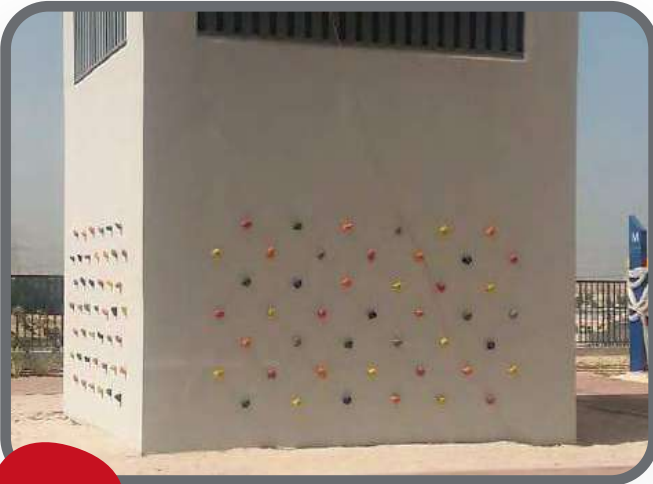

Playground Equipment