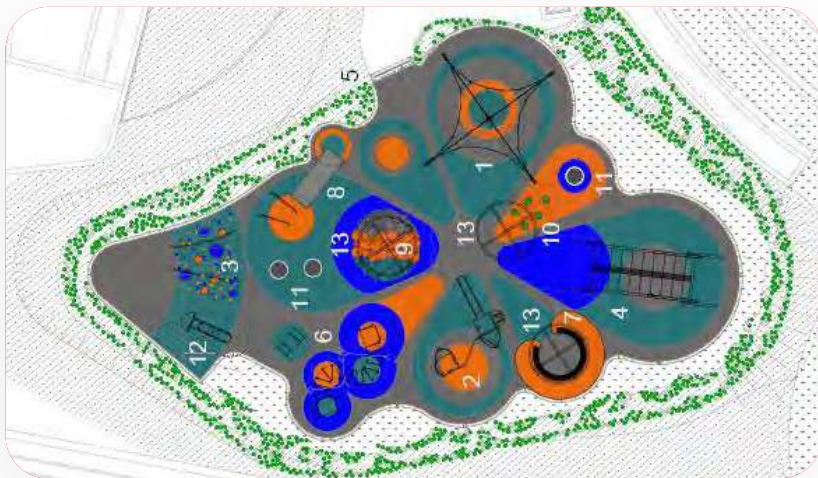

2D & 3D Designs